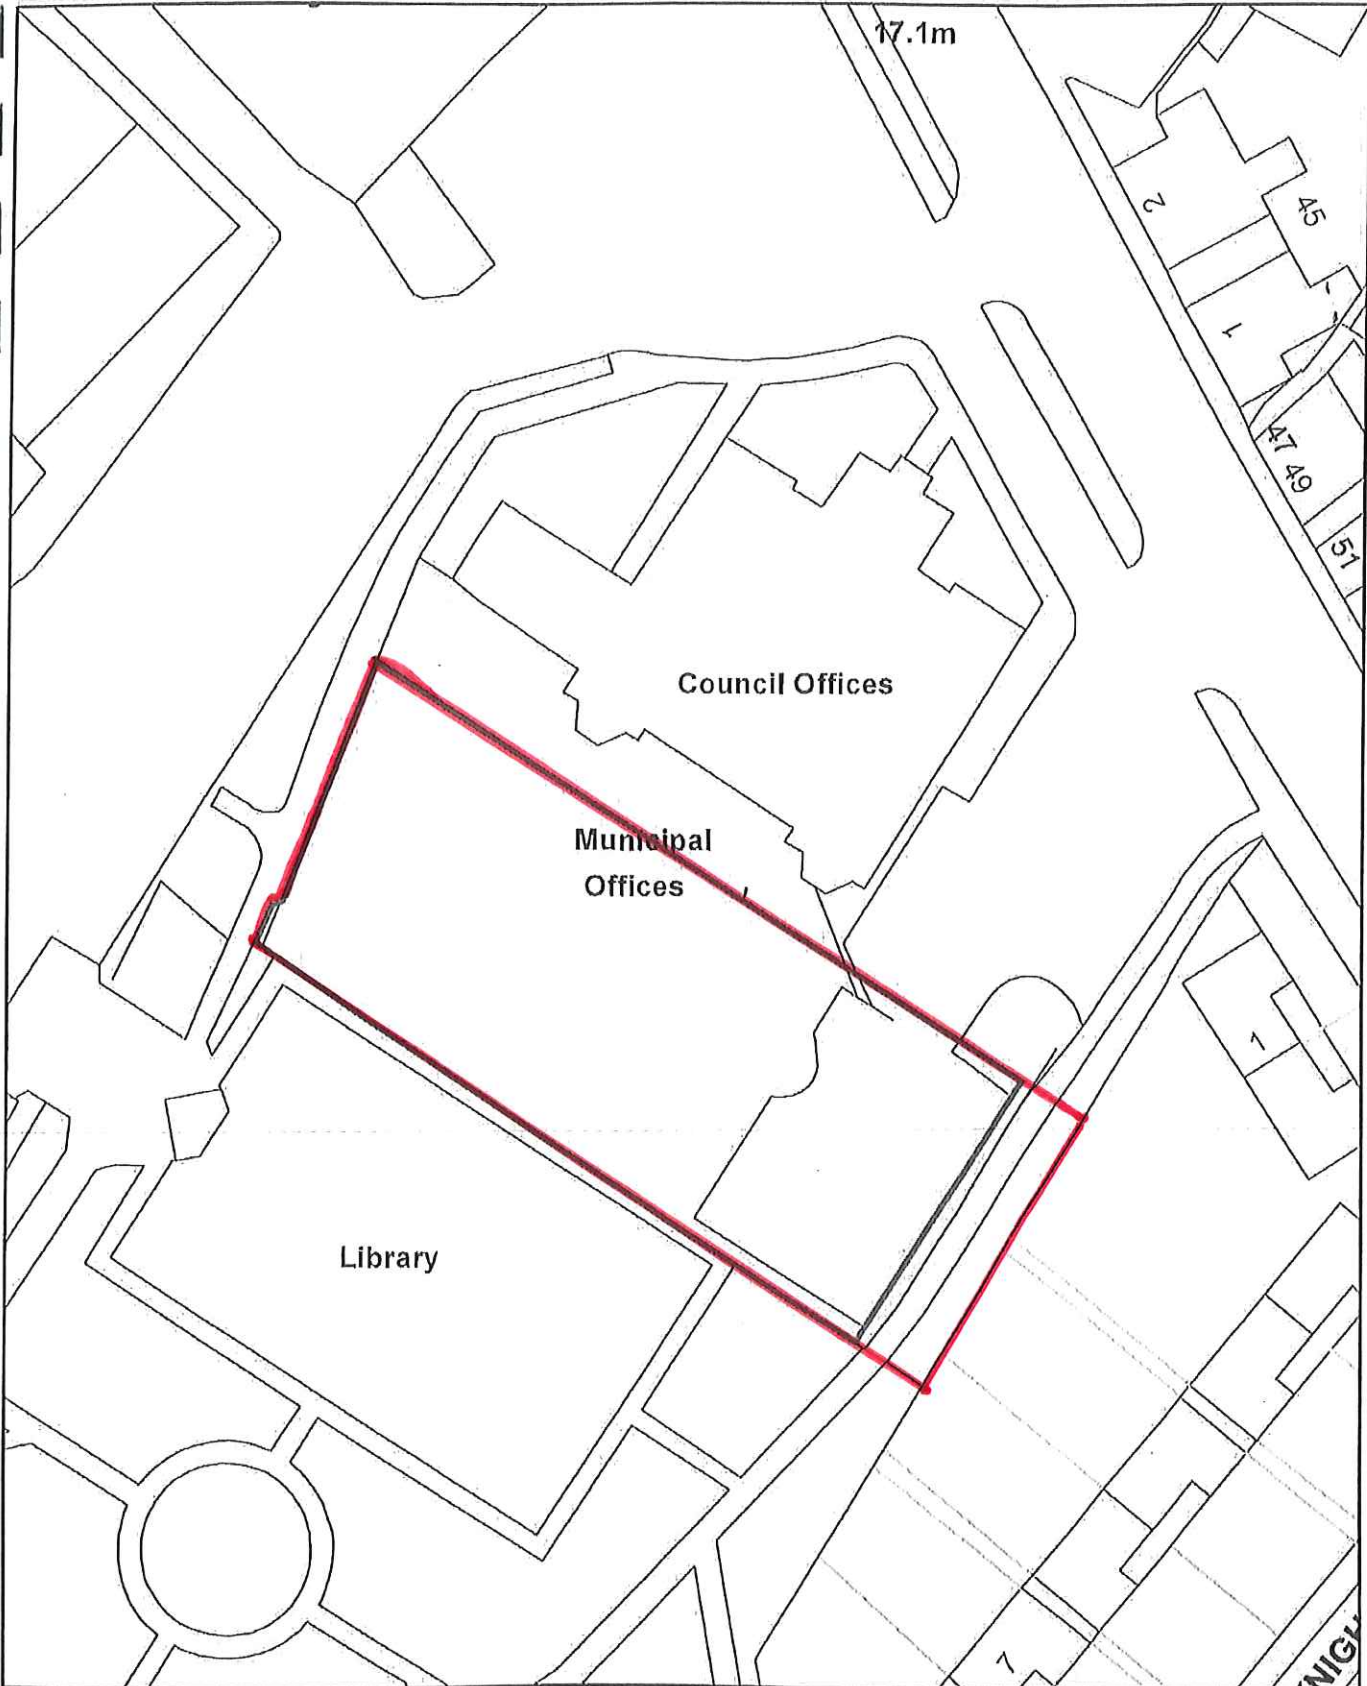

Asset Management

THE PLAN

© Crown Copyright and database right 2018 Ordnance Survey. Licence 100022288. Date: 28/02/2018

Land adj
20 Baldertongate
Newark on Trent
Nottinghamshire
For Identification Purposes Only

Date:<Double click to insert>
Grid Ref: SK<Double click to insert>
Scale:1:500